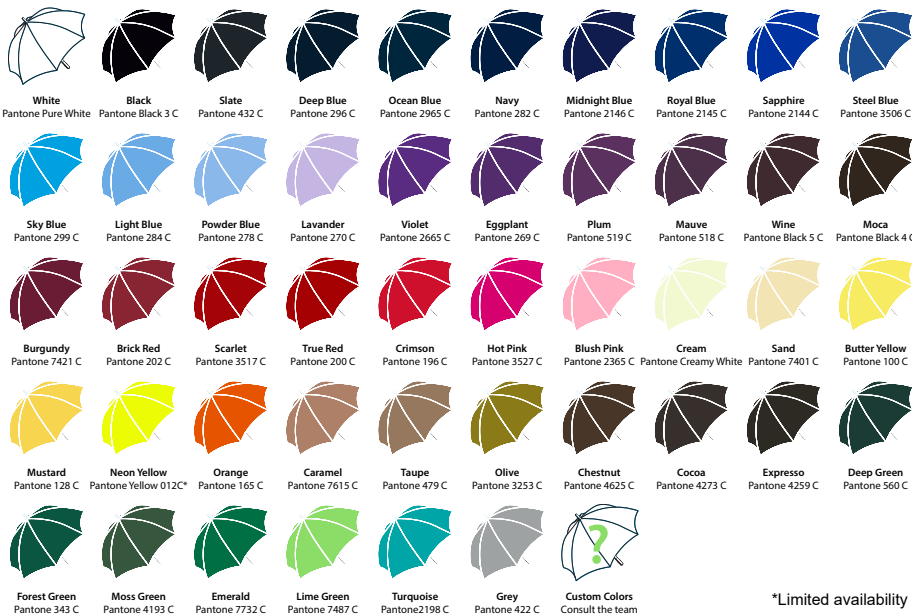

# CITY UMBRELLAS

**BBC004**

**23" City Walker Vogue**

**Our executive city umbrella featuring a coated fibreglass shaft & auto open handle button**

Our Walker Vogue umbrella features a coated fibreglass shaft, fibreglass ribs and automatic function for quicker opening.

## COLOUR OPTIONS

\*Limited availability