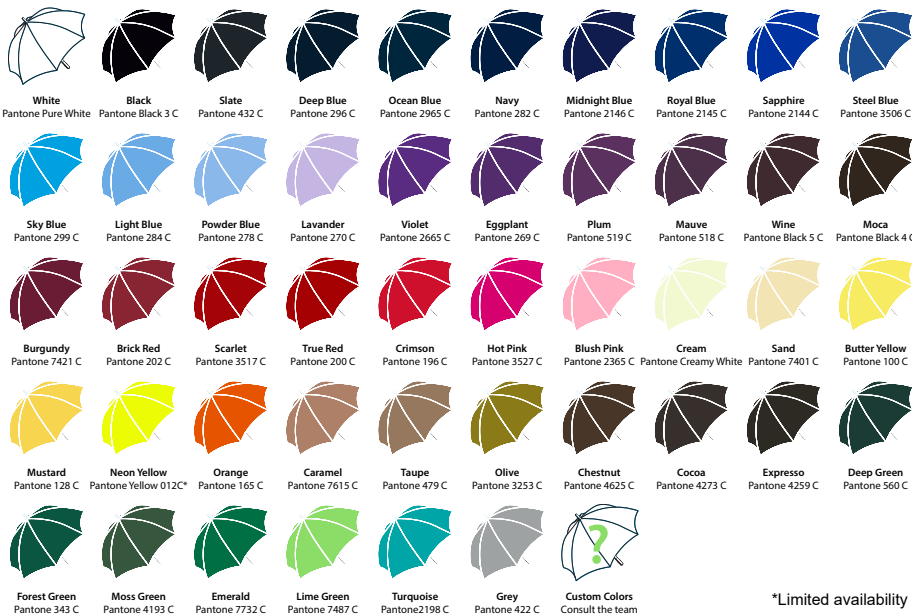

CITY UMBRELLAS

BBC005

23" Wood Walker Pro

**A classic favourite in our city umbrella range
...and it's been improved!**

One of our premium range wood city walker umbrellas features fibreglass ribs with a sleek wooden frame & handle.

The handle now features a chrome trim which can be laser engraved.

COLOUR OPTIONS

*Limited availability

PRODUCT FEATURES

BRANDING OPTIONS

PRODUCT SPECIFICATIONS

LENGHT (closed)	98cm	PANEL MATERIAL	Pongee	STEM MATERIAL	Wood
DIAMETER (open)	116 cm	TIE WRAP LOCATION	Seam	UNIT WEIGHT	0.45kg
MOQ	50	RIB LENGTH	59.5 cm	UNITS PER CARTON	25 pieces
PANELS	8	RIB MATERIAL	Fibreglass	CARTON SIZE	00 x 00 x 00 cm
PANEL WIDTH (base)	40 cm	STEM DIAMETER	14 mm	CARTON WEIGHT	19 kg