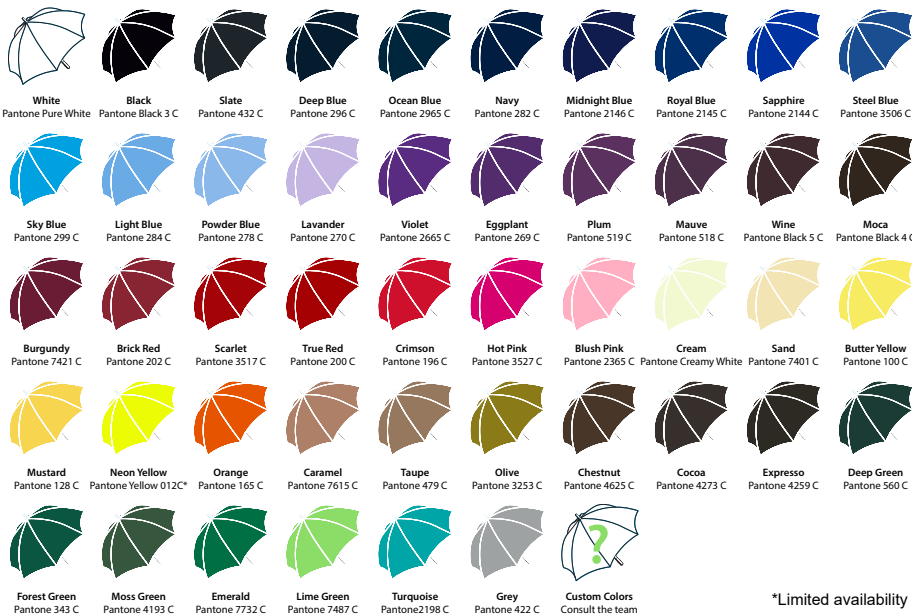

GOLF UMBRELLAS

BBG003

54" Dual Canopy Auto Golf - EVA

Foam (available with SENO Handle)

An executive style golf umbrella with large canopy

Our 54" Dual Canopy Auto Golf is a stormproof and durable umbrella. Perfect for 1-3 people, this umbrella features a large canopy for wet conditions. It features a black EVA foam handle may can be replaced with a soft touch plastic handle and logo decal.

COLOUR OPTIONS

*Limited availability

PRODUCT FEATURES

BRANDING OPTIONS

PRODUCT SPECIFICATIONS

LENGHT (closed)	98cm	PANEL MATERIAL	Pongee	STEM MATERIAL	Fibreglass
DIAMETER (open)	137 cm	TIE WRAP LOCATION	Seam	UNIT WEIGHT	0.57kg
MOQ	25	RIB LENGTH	75 cm	UNITS PER CARTON	25 pieces
PANELS	8	RIB MATERIAL	Fibreglass	CARTON SIZE	00 x 00 x 00cm
PANEL WIDTH (base)	50 cm	STEM DIAMETER	14 mm	CARTON WEIGHT	19 kg