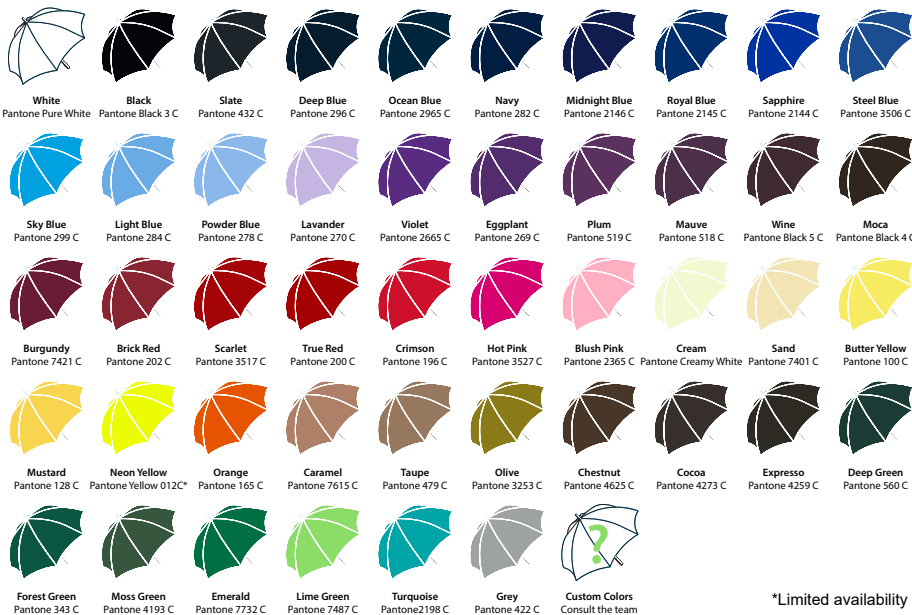

# TELESCOPIC UMBRELLAS

**BBT005**

**Luxury Auto Telescopic**

**A luxurious choice in our telescopic umbrella range**

Our luxury telescopic umbrella is the perfect choice to make a statement.

Available in a range of colours and is a perfect choice for an all-over print design.

## COLOUR OPTIONS

\*Limited availability