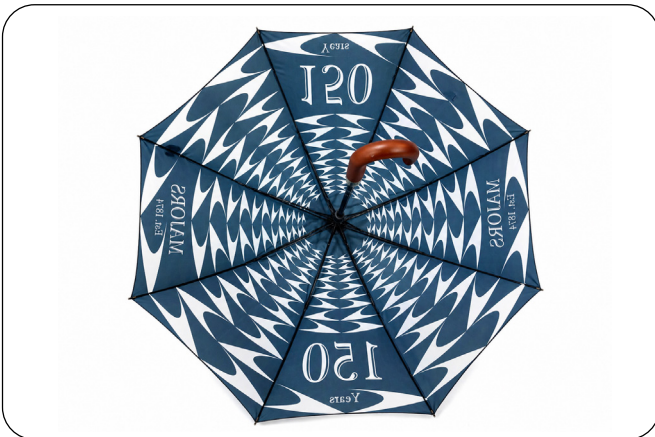

HYBRID UMBRELLAS

BBG010

Luxury Wood Crook Walker

A luxurious golf sized umbrella with a wooden crook handle.

Add a laser etched button & engraved handle for a premium finish.

A truly stunning example of a premium umbrella with features that make it stand out from the crowd.

COLOUR OPTIONS

*Limited availability

PRODUCT FEATURES

BRANDING OPTIONS

PRODUCT SPECIFICATIONS

LENGTH (closed)	100cm	PANEL MATERIAL	Pongee	STEM MATERIAL	Fibreglass
DIAMETER (open)	137 cm	TIE WRAP LOCATION	Seam	UNIT WEIGHT	0.56kg
MOQ	25	RIB LENGTH	75 cm	UNITS PER CARTON	25 pieces
PANELS	8	RIB MATERIAL	Fibreglass	CARTON SIZE	98 x 25 x 20 cm
PANEL WIDTH (base)	47 cm	STEM DIAMETER	14 mm	CARTON WEIGHT	19 kg