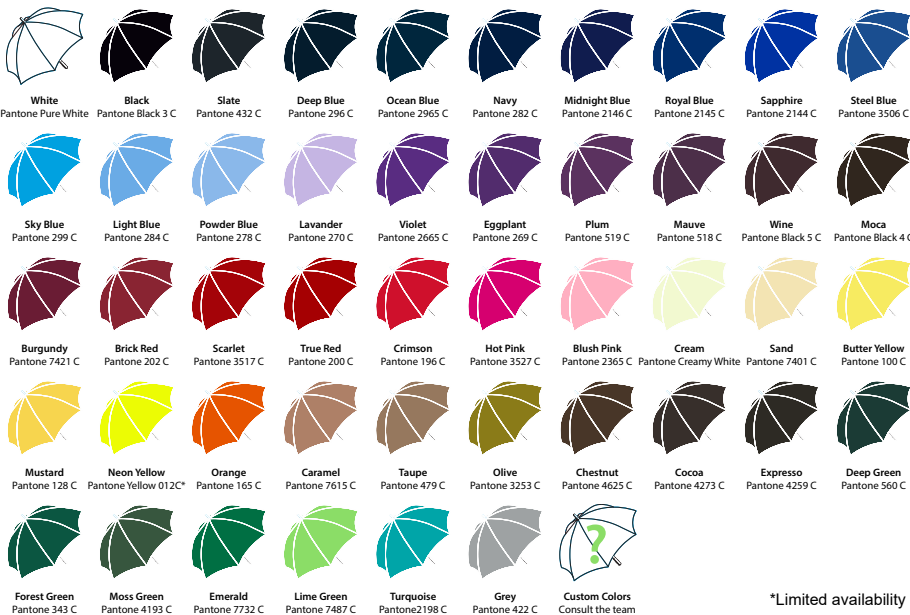

HYBRID UMBRELLAS

BBG010

Luxury Wood Crook Walker

A luxurious golf sized umbrella with a wooden crook handle.

Add a laser etched button & engraved handle for a premium finish.

A truly stunning example of a premium umbrella with features that make it stand out from the crowd.

COLOUR OPTIONS

*Limited availability

PRODUCT FEATURES

BRANDING OPTIONS

PRODUCT SPECIFICATIONS

LENGTH (closed)	100cm	PANEL MATERIAL	Pongee	STEM MATERIAL	Fibreglass
DIAMETER (open)	137 cm	TIE WRAP LOCATION	Seam	UNIT WEIGHT	0.56kg
MOQ	25	RIB LENGTH	75 cm	UNITS PER CARTON	25 pieces
PANELS	8	RIB MATERIAL	Fibreglass	CARTON SIZE	98 x 25 x 20 cm
PANEL WIDTH (base)	47 cm	STEM DIAMETER	14 mm	CARTON WEIGHT	19 kg