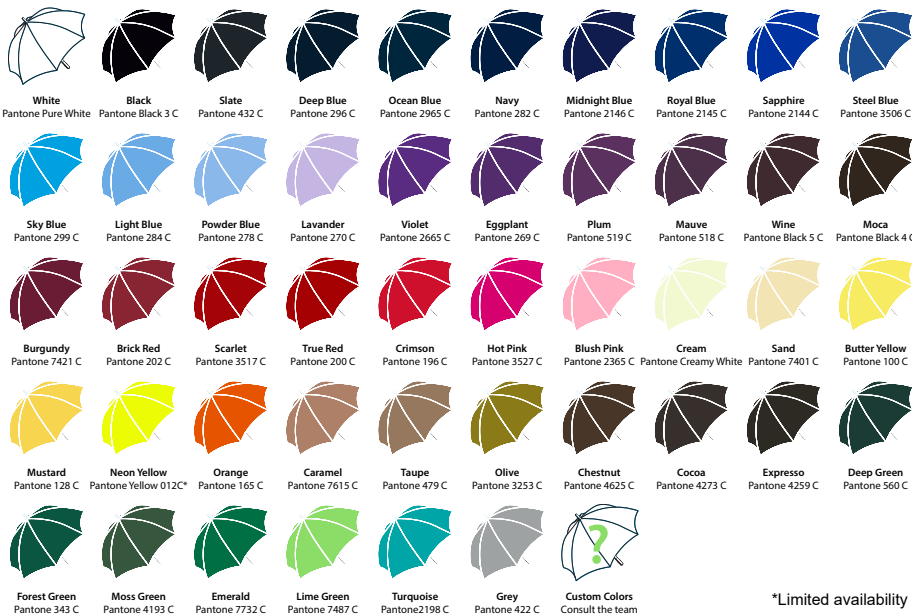

GOLF UMBRELLAS

BBG008

Premium Wood Handle Golf

Our premium style golf umbrella with a natural wood handle

With a stunning dark wood handle our new golf umbrella is an ideal choice if you're looking for a premium feel.

With a sleek chrome auto-open button, this umbrella is sure to give off the right message. The handle can be laser engraved and we can also add a custom tie wrap button to feature your logo.

COLOUR OPTIONS